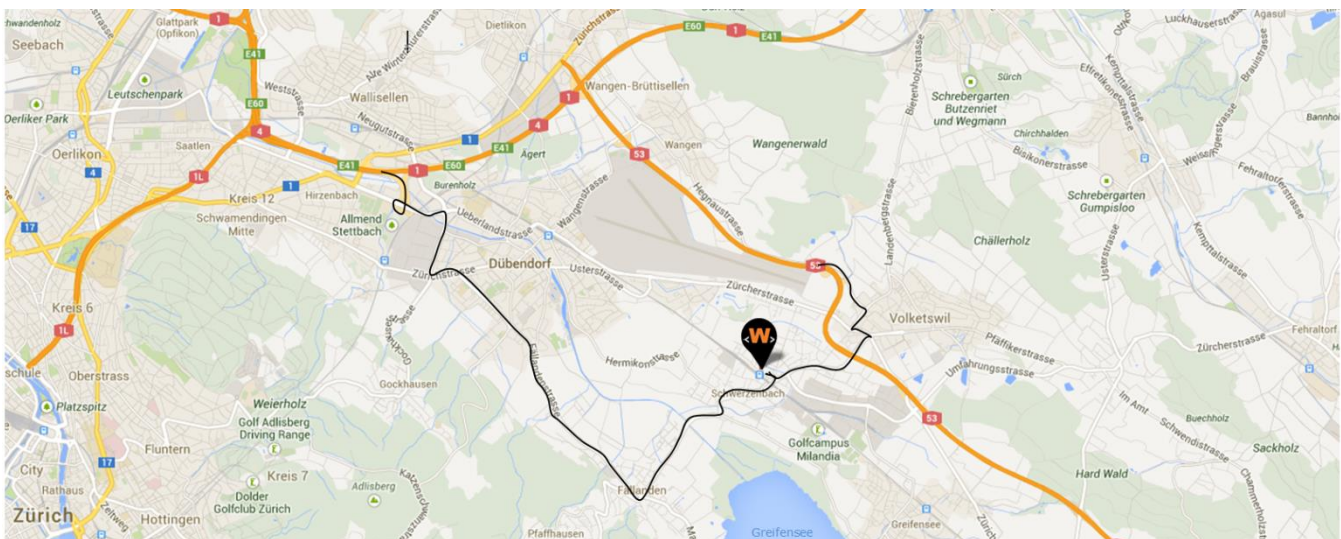

### Address & Contact

Underground carpark „Chimlimärt“  
Bahnstrasse 18, 8603 Schwerzenbach

### How to reach us...

Interstate A4: Exit 65 Wallisellen > Dübendorf > Fällanden > Schwerzenbach  
Interstate A53: Exit 3 Hegnau > Schwerzenbach

Train S9 / S14 oder bus 720 / 721 / 725 / 726 / 753 to rail station „Schwerzenbach“

The Chimlimärt shopping centre is situated opposite the rail station Schwerzenbach.

Take the driveway on the left side of the building. **Please note the maximum access height of 3.50 m.**

Take the first right to get to the entrance of the storage area. **Maximum access height: 2.75 m.**